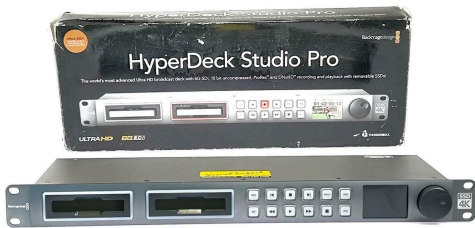

Blackmagic Design Hyperdeck Studio Pro 2

Kit Includes:

- Unit only, with original box

£550+VAT

SKU: R880700